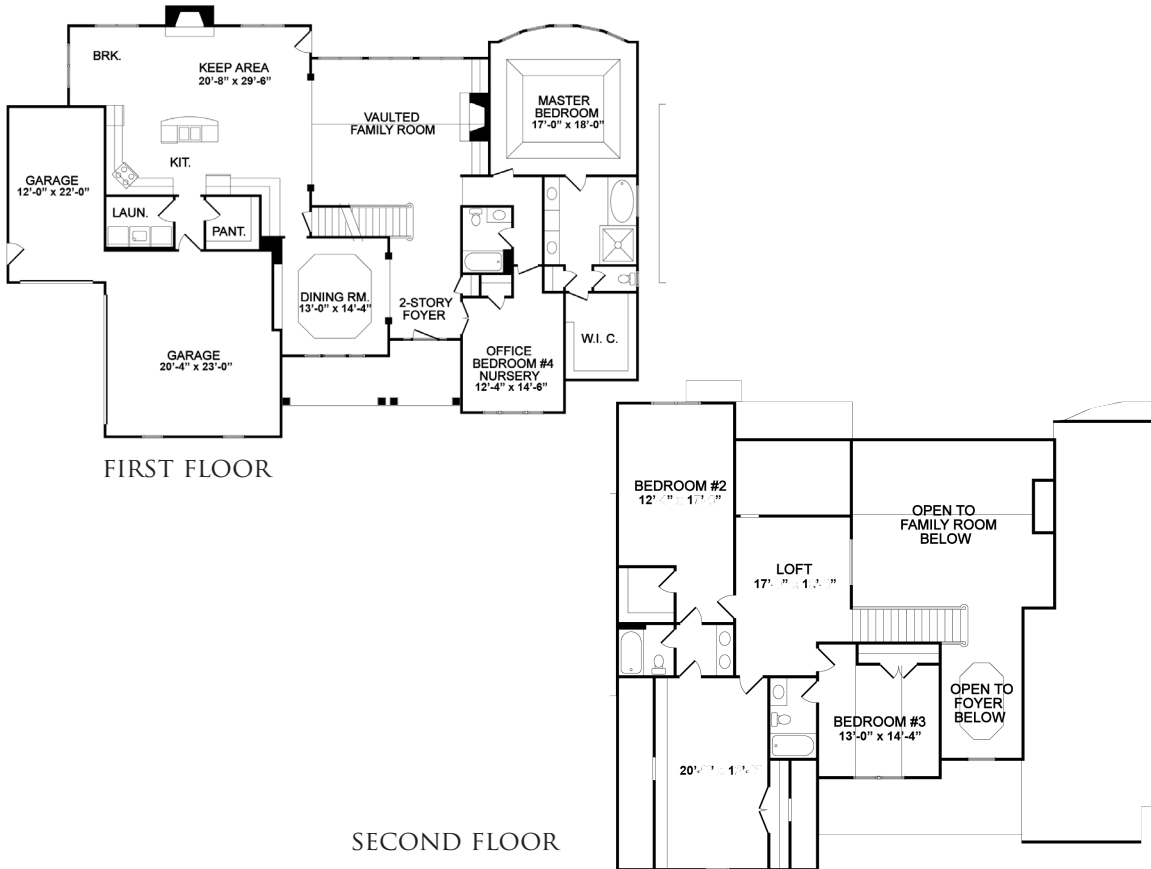

THE WATERSTONE

BAINBRIDGE
Homes

BEDROOMS: 4
BATHS: 4

Foyer leads to the inviting dining room or vaulted family room. Spacious gourmet kitchen is showcased with fireplace including breakfast and keeping areas. Main floor includes optional fourth bedroom or office.

The master suite features grand window wall in the bedroom, large walk in closet and dual vanities in the bath.

Second floor features a spacious bonus room for exercise or games and two bedroom suites. Loft overlooks family room.